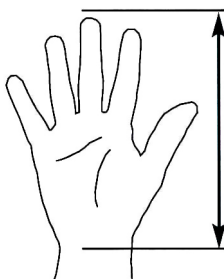

XL

8.25" and up

21cm or greater

L

7.5" - 8.25"

19 - 21cm

M

6.75" - 7.5"

17 - 19cm

S

Under 6.75"

Under 17cm

8

7

6

contour 

Sizing Stick

Find your
CONTOUR MOUSE
size by measuring
from the first crease
of the wrist below
the palm to the tip
of the middle finger.

Place at
first crease
of the wrist.